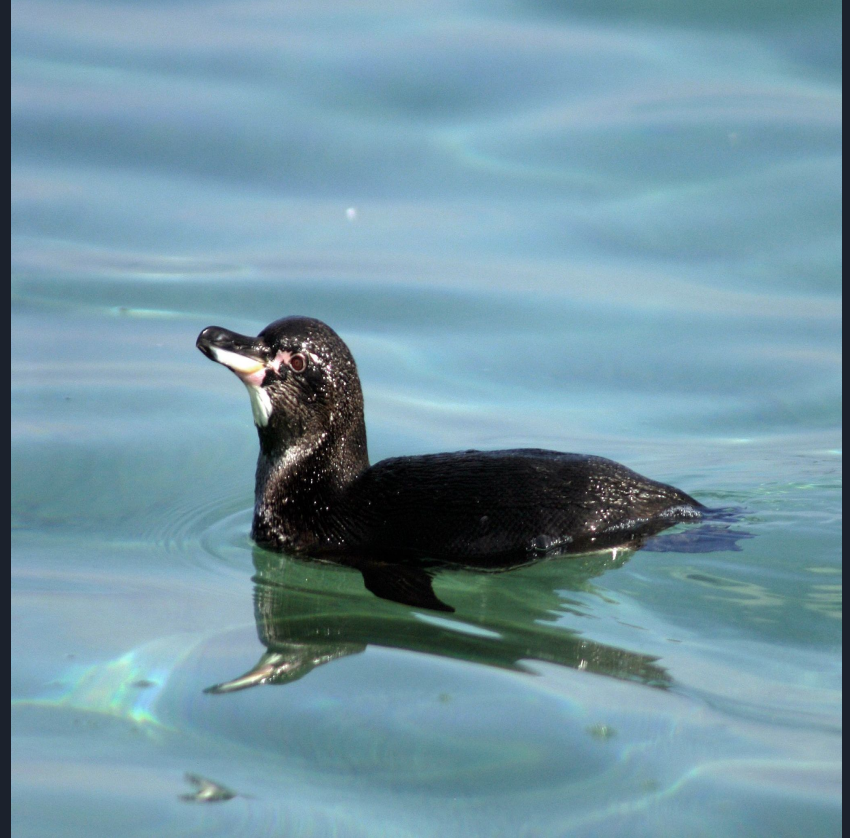

galapagos penguin

Enea Lizasoain Apeztegia

Description

They are gray and white. They are small.
They haven't got hands.but they have fins.
They have a beak. They have eyes. They have
two legs.

food

They eat small fish.They eat crustaceans:
star,labaster,crab and starfin.

HABITAT

They live in the galápagos islands.

ABILITY

They can swim very fast. But they can't climb.
They can walk.

LIFESPAN

They live 15 to 20 years in the wild.

CURIOSITY

They are in danger because the water temperature is rising.